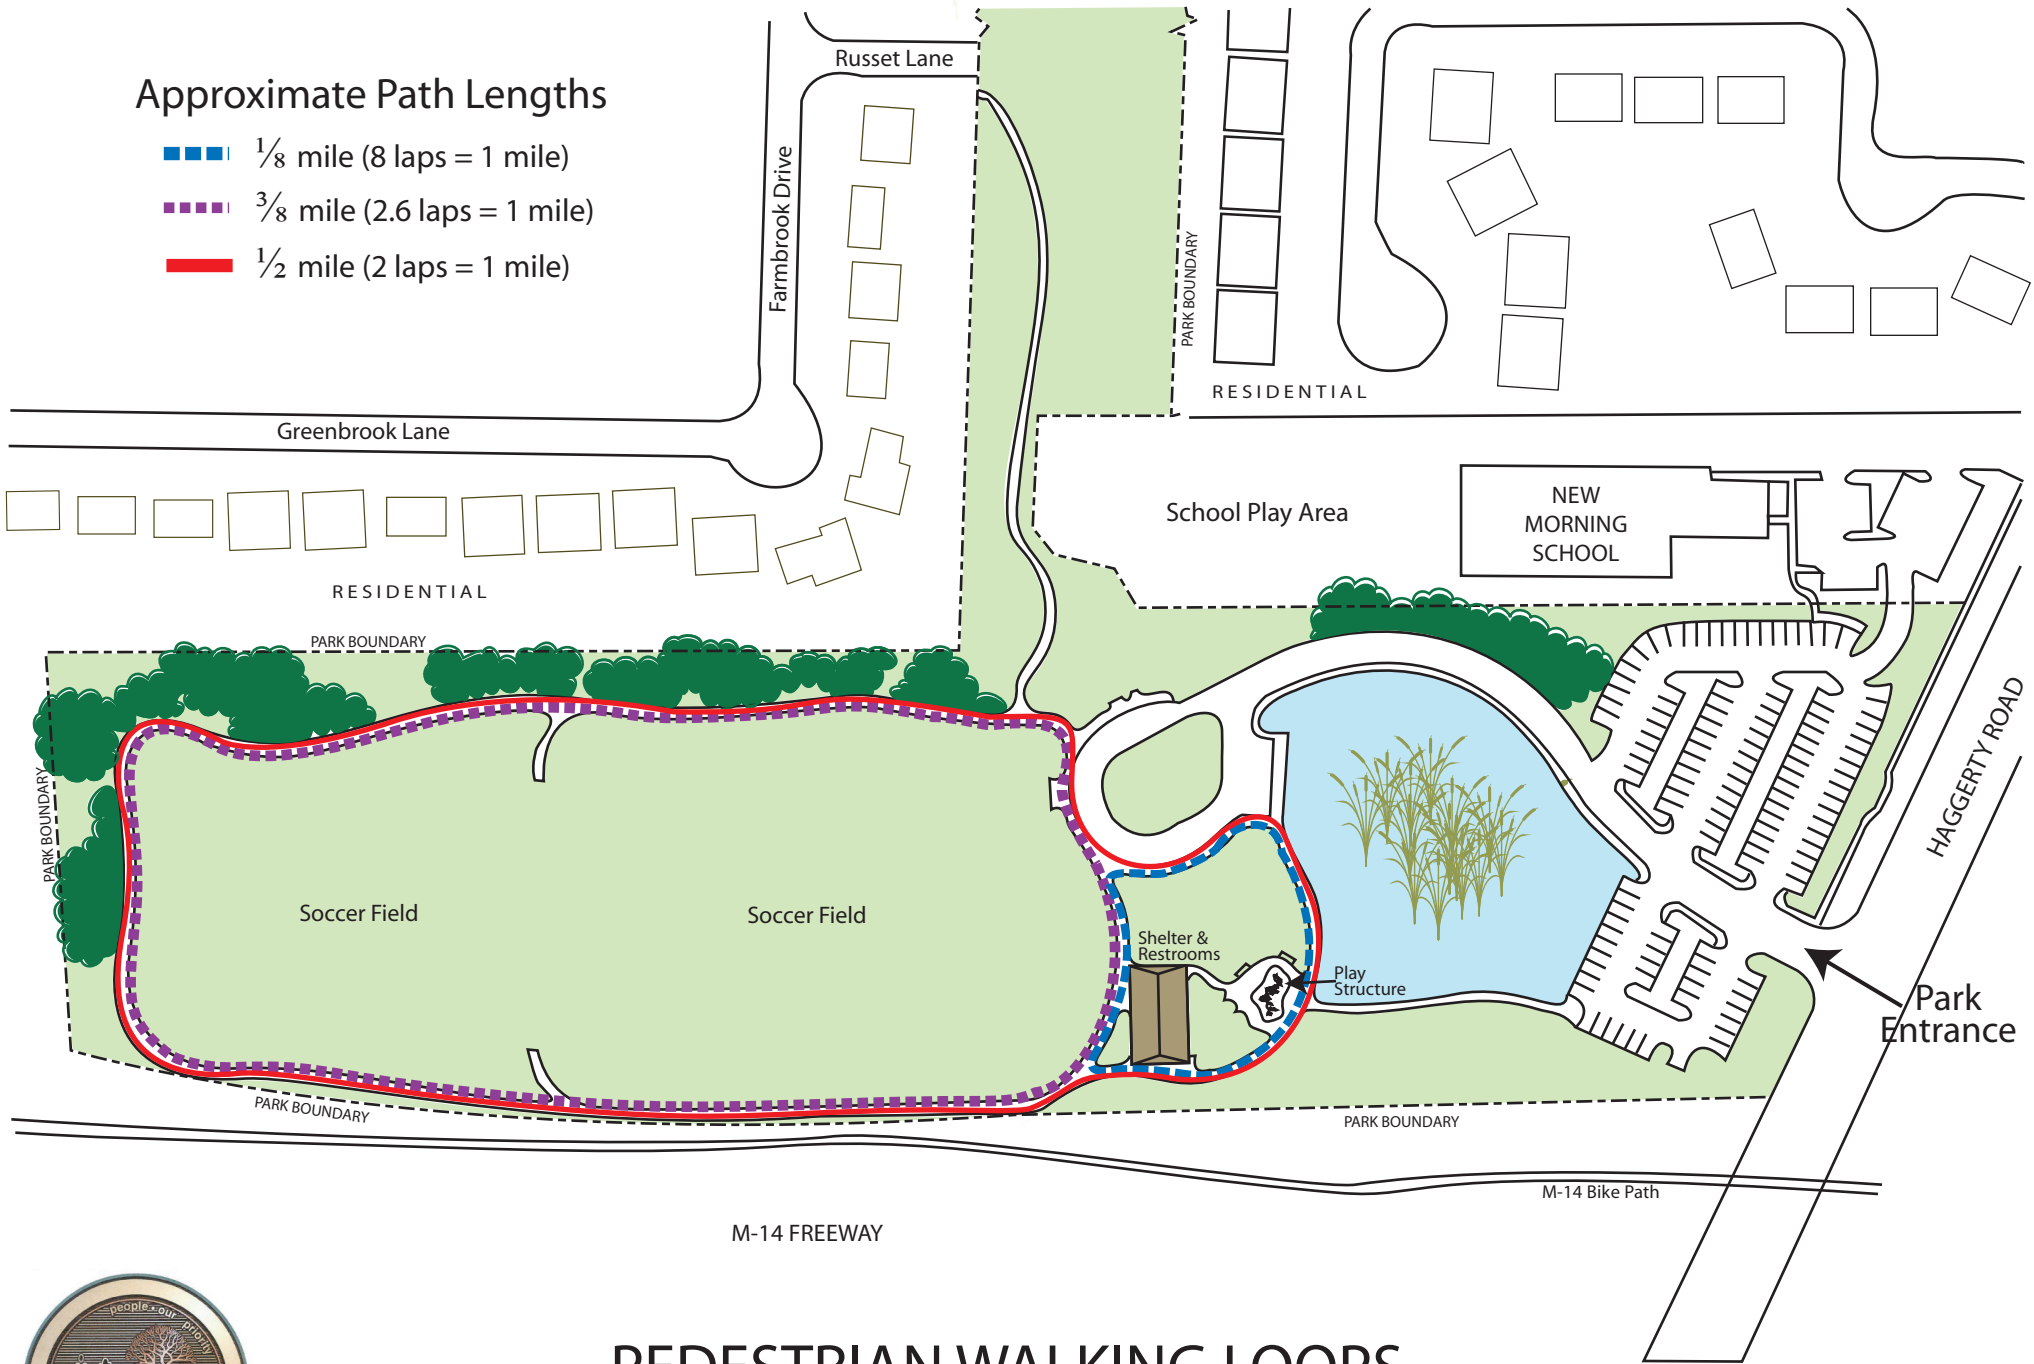

Approximate Path Lengths

-  1/8 mile (8 laps = 1 mile)
-  3/8 mile (2.6 laps = 1 mile)
-  1/2 mile (2 laps = 1 mile)

PEDESTRIAN WALKING LOOPS

LAKE POINTE SOCCER PARK
THE CHARTER TOWNSHIP OF PLYMOUTH