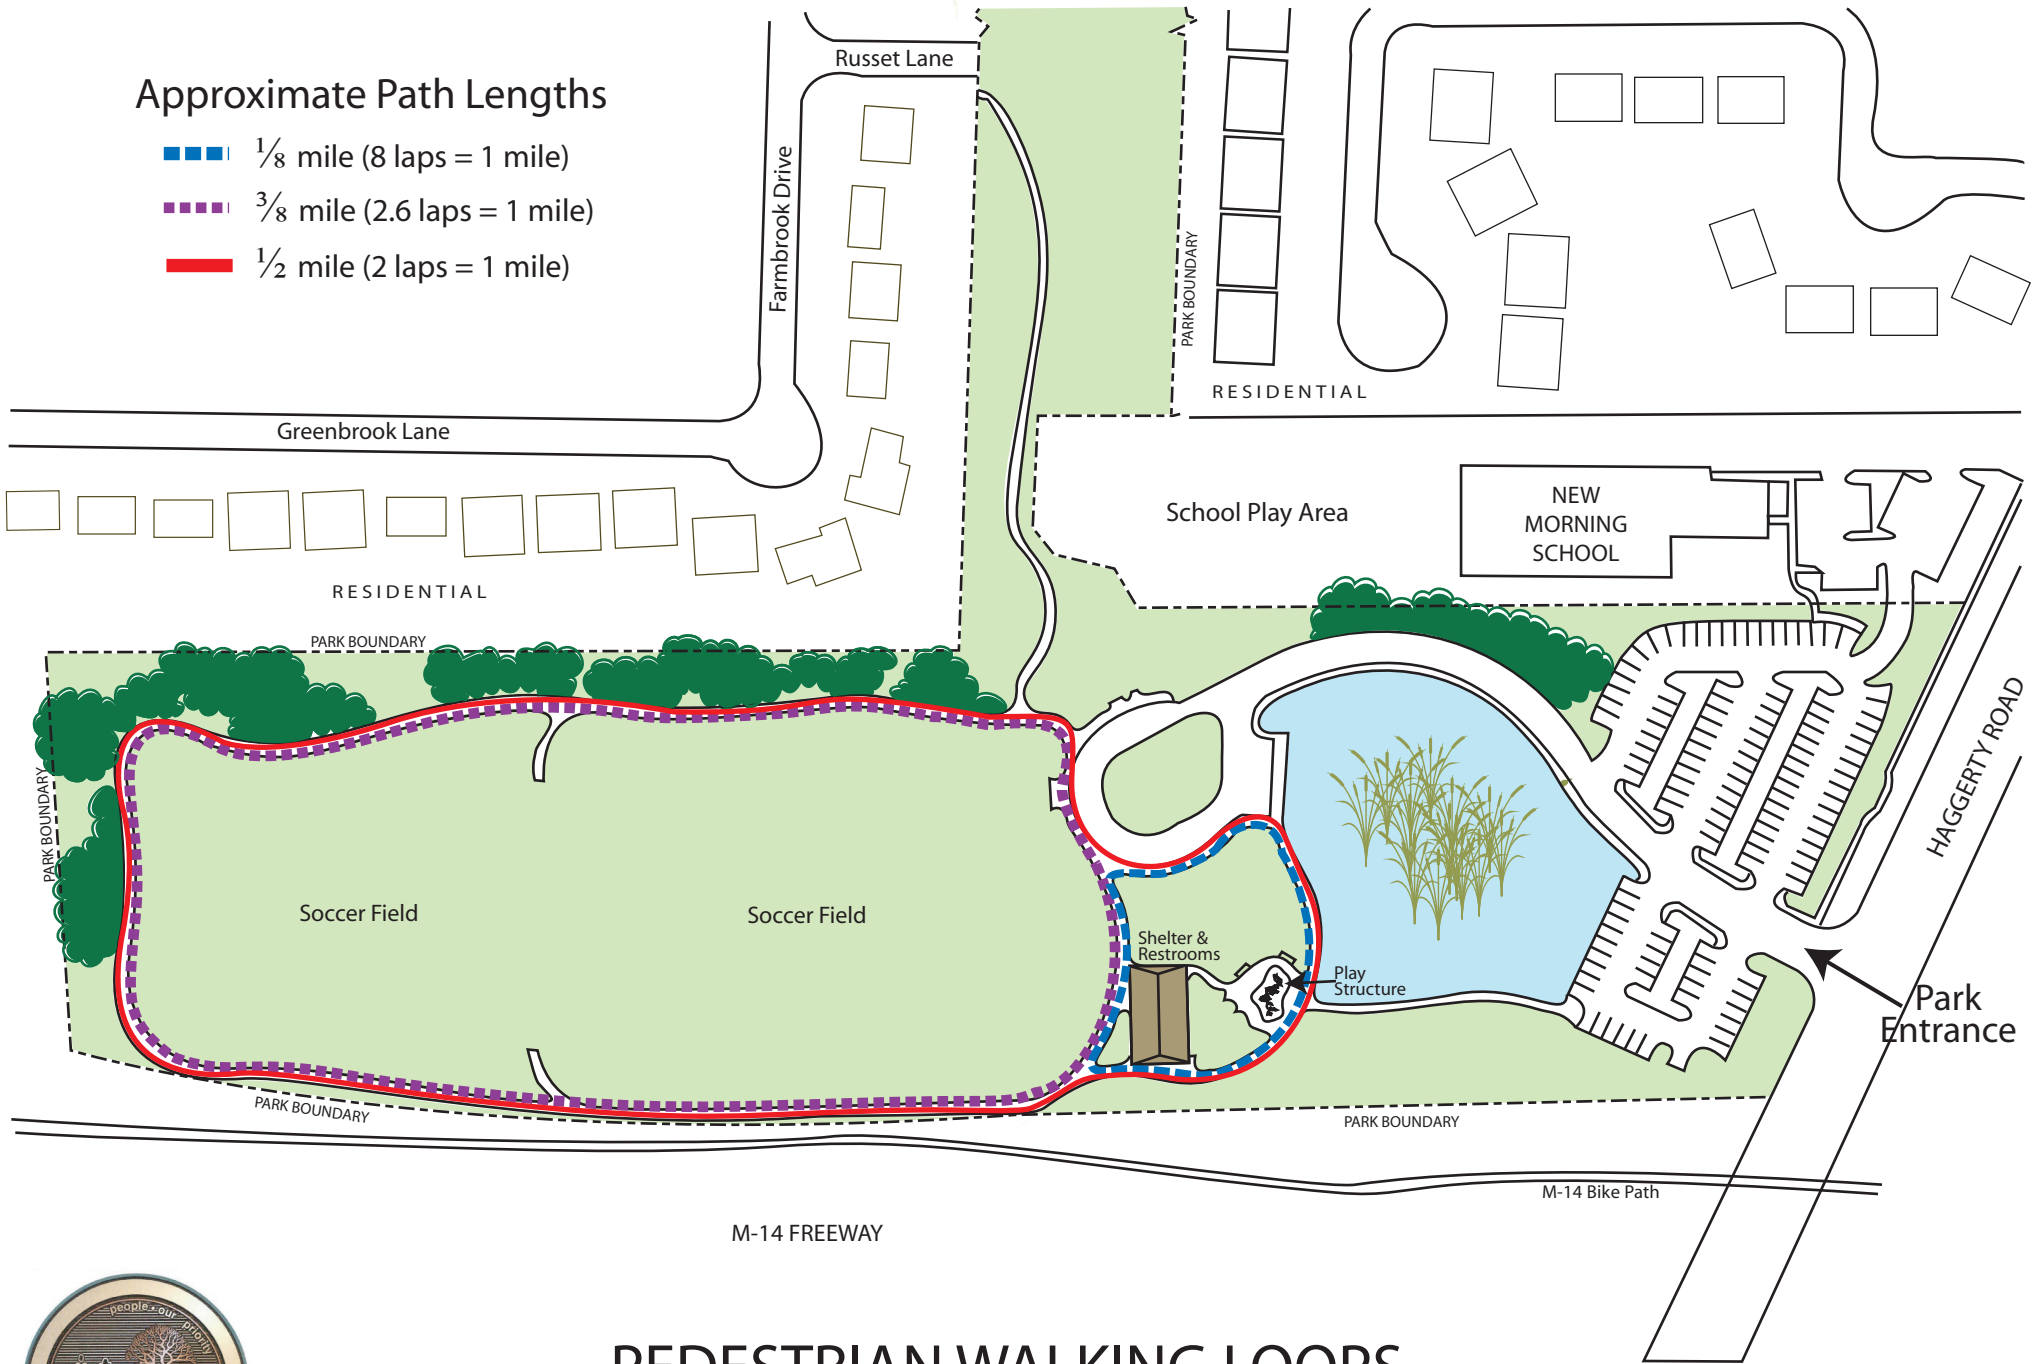

## Approximate Path Lengths

-  1/8 mile (8 laps = 1 mile)
-  3/8 mile (2.6 laps = 1 mile)
-  1/2 mile (2 laps = 1 mile)

# PEDESTRIAN WALKING LOOPS

LAKE POINTE SOCCER PARK  
THE CHARTER TOWNSHIP OF PLYMOUTH